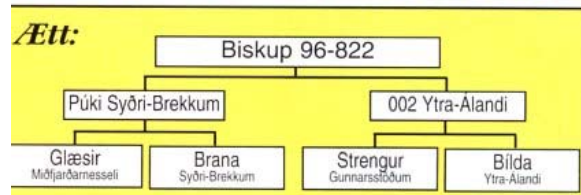

Southram “Leader Sheep” Sires:

Ari 91-969. A leader ram born in 1991. Ari was black blazed with white belly and feet. He was intelligent looking, calm and alert. Both of Ari's parents were from lines of purebred leader sheep.

Blesi 98-884. A spotted black horned leader ram, born in 1998. He is the grandsire of Leifur 02-900. Blesi has a spotting pattern traditionally shown by leader sheep: a white blaze, white socks, and in his case, a white bib.